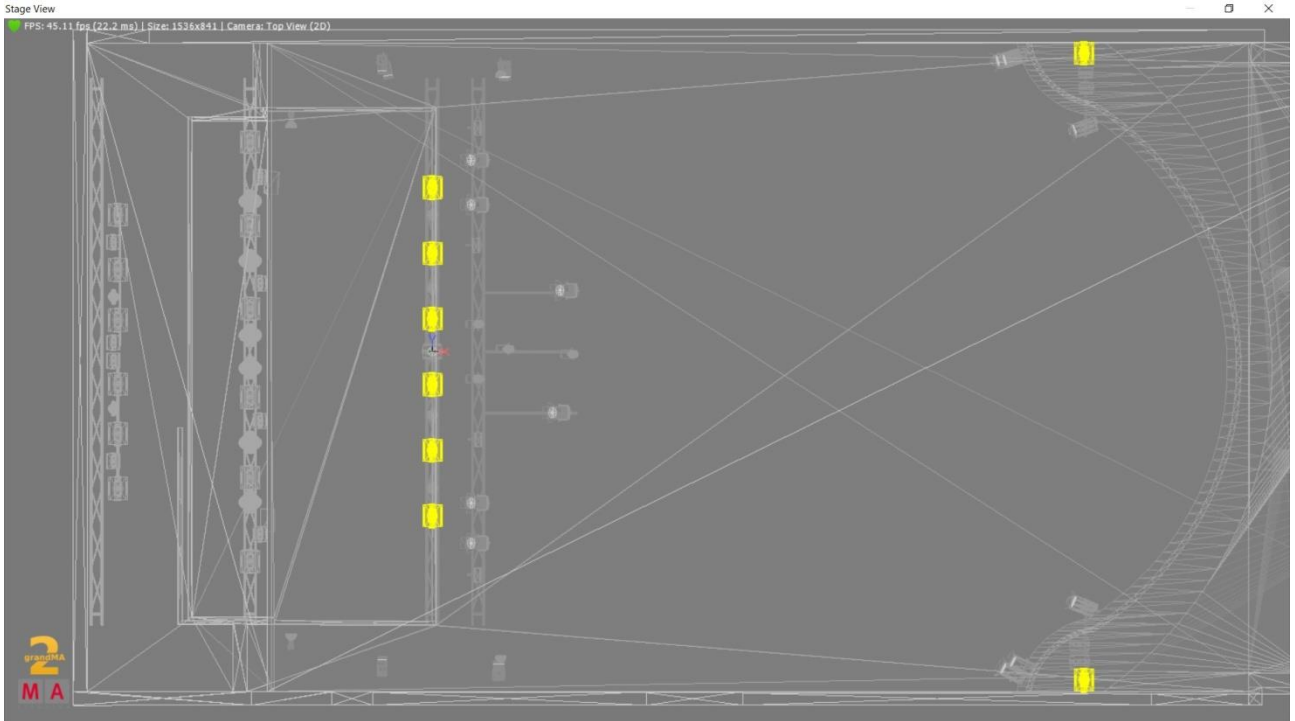

2 x NICK NRG 1201 (crosslight front): 3.221, 3.321

6 vertical pipes x 2 pcs LED 8 PCS Beam Bar Light (jak sunstripy tylko na ledzie, ruch w tilcie) 4.001, 4.039, 4.077, 4.115, 4.153, 4.191, 4.229, 4.267, 4.305, 4.343, 4.381, 4.419 (optional)

Stage dimensions :

Stage high – 91,3 m2

11 m width, 8,3 m depth, 1,75 height, 5,25 m from the base of the stage to the ceiling

Low Stage – 66 m2

11 m width, 6 m depth, 1 m height, 6 m from the base of the stage to the ceiling.

-  Maverick MK2
-  Mac 700 Profile
-  Martin Rush MH1
-  Martin Rush MH3
-  B-EYE K 20
-  NICK NRG 1201
-  ATOMIC 3000
-  PC
-  ETC 575 PROFIL
-  BLINDER
-  PAR 64

MK2

K20

MH3

MH1

MAC 700

NICK NRG1201

ATOMIC