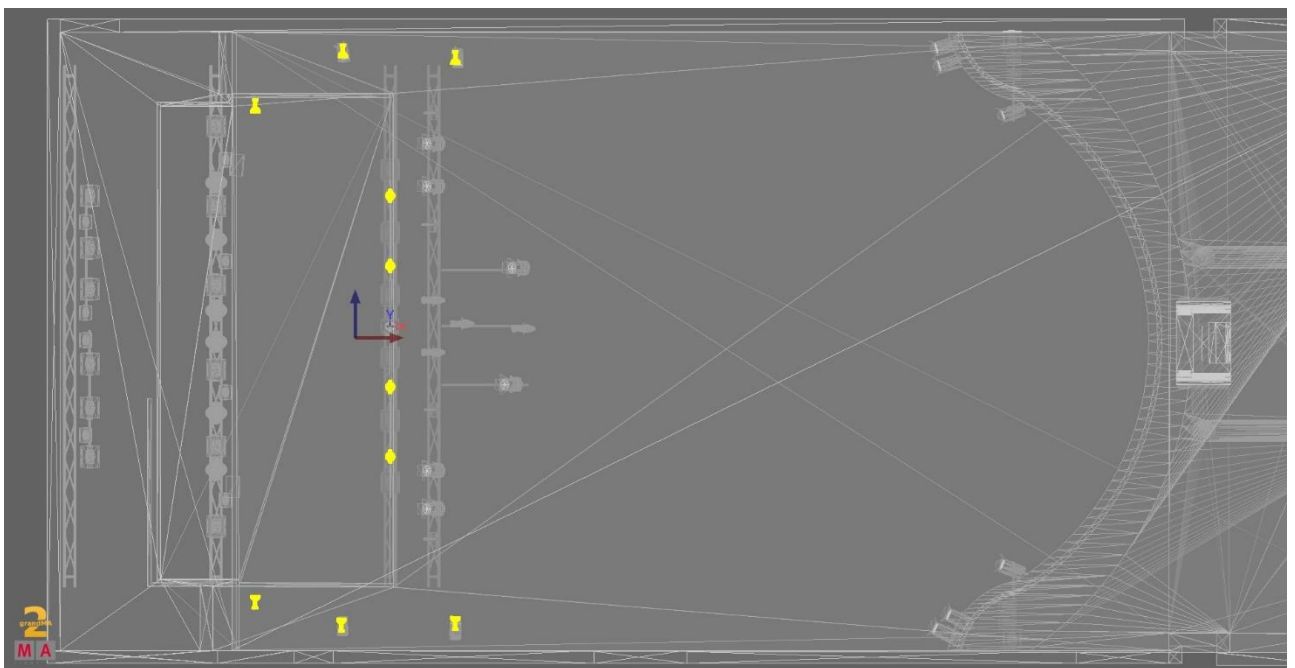

2 x NICK NRG 1201 (crosslight front): 3.221, 3.321

6 vertical pipes x 2 pcs LED 8 PCS Beam Bar Light (jak sunstripy tylko na ledzie, ruch w tilcie) 4.001, 4.039, 4.077, 4.115, 4.153, 4.191, 4.229, 4.267, 4.305, 4.343, 4.381, 4.419 (optional)

Stage dimensions :

Stage high – 91,3 m2

11 m width, 8,3 m depth, 1,75 height, 5,25 m from the base of the stage to the ceiling

Low Stage – 66 m2

11 m width, 6 m depth, 1 m height, 6 m from the base of the stage to the ceiling.

-  Maverick MK2
-  Mac 700 Profile
-  Martin Rush MH1
-  Martin Rush MH3
-  B-EYE K 20
-  NICK NRG 1201
-  ATOMIC 3000
-  PC
-  ETC 575 PROFIL
-  BLINDER
-  PAR 64

MK2

K20

MH3

MH1

MAC 700

NICK NRG1201

ATOMIC