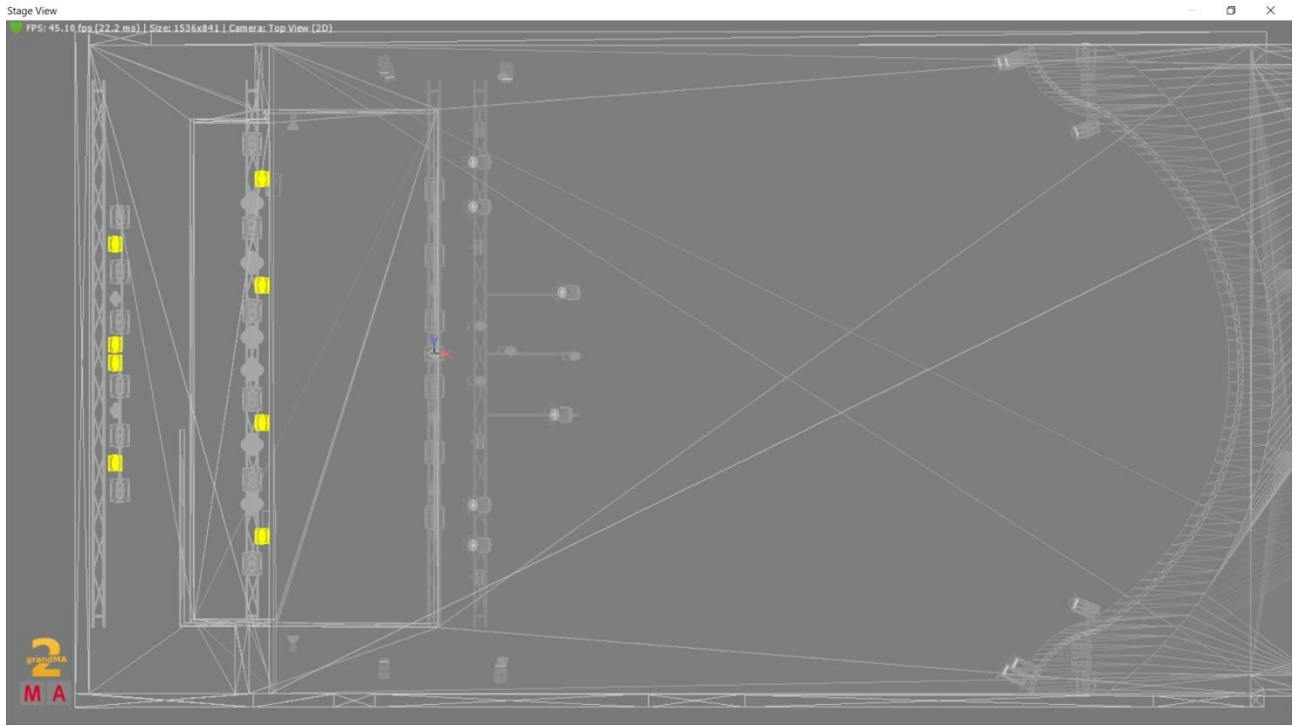

2 x NICK NRG 1201 (crosslight front): 3.221, 3.321

6 vertical pipes x 2 pcs LED 8 PCS Beam Bar Light (jak sunstripy tylko na ledzie, ruch w tilcie) 4.001, 4.039, 4.077, 4.115, 4.153, 4.191, 4.229, 4.267, 4.305, 4.343, 4.381, 4.419 (optional)

Stage dimensions :

Stage high – 91,3 m2

11 m width, 8,3 m depth, 1,75 height, 5,25 m from the base of the stage to the ceiling

Low Stage – 66 m2

11 m width, 6 m depth, 1 m height, 6 m from the base of the stage to the ceiling.

-  Maverick MK2
-  Mac 700 Profile
-  Martin Rush MH1
-  Martin Rush MH3
-  B-EYE K 20
-  NICK NRG 1201
-  ATOMIC 3000
-  PC
-  ETC 575 PROFIL
-  BLINDER
-  PAR 64

MK2

K20

MH3

MH1

MAC 700

NICK NRG1201

ATOMIC