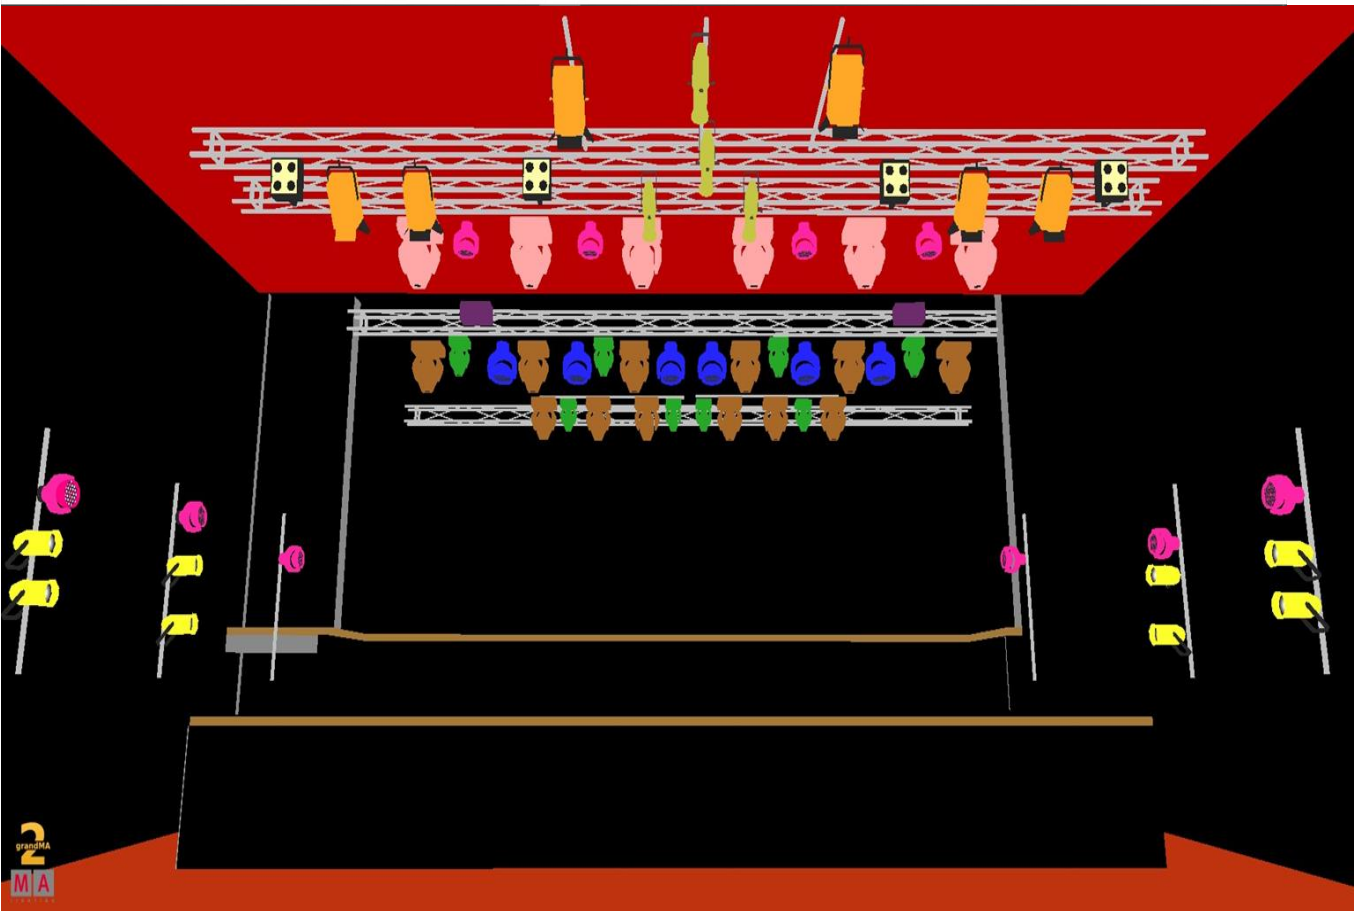

2 x NICK NRG 1201 (crosslight front): 3.221, 3.321

6 vertical pipes x 2 pcs LED 8 PCS Beam Bar Light (jak sunstripy tylko na ledzie, ruch w tilcie) 4.001, 4.039, 4.077, 4.115, 4.153, 4.191, 4.229, 4.267, 4.305, 4.343, 4.381, 4.419 (optional)

Stage dimensions :

Stage high – 91,3 m2

11 m width, 8,3 m depth, 1,75 height, 5,25 m from the base of the stage to the ceiling

Low Stage – 66 m2

11 m width, 6 m depth, 1 m height, 6 m from the base of the stage to the ceiling.

-  Maverick MK2
-  Mac 700 Profile
-  Martin Rush MH1
-  Martin Rush MH3
-  B-EYE K 20
-  NICK NRG 1201
-  ATOMIC 3000
-  PC
-  ETC 575 PROFIL
-  BLINDER
-  PAR 64

MK2

K20

MH3

MH1

MAC 700

NICK NRG1201

ATOMIC